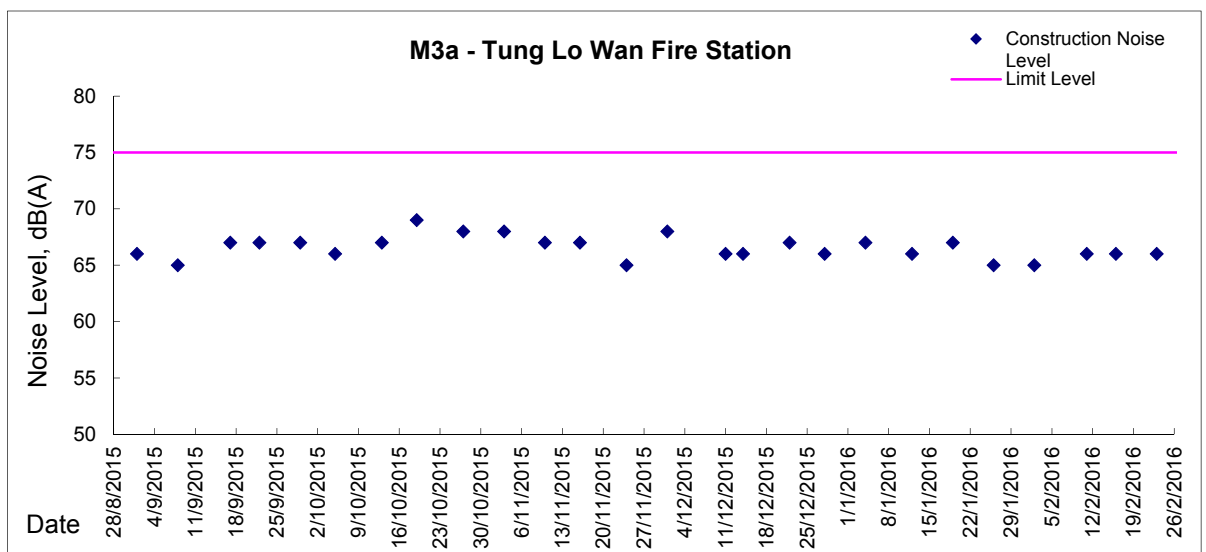

Graphic Presentation of Noise Monitoring Result
Day Time (0700 - 1900hrs on normal weekdays)

Graphic Presentation of Noise Monitoring Result

Day Time (0700 - 1900hrs on normal weekdays)