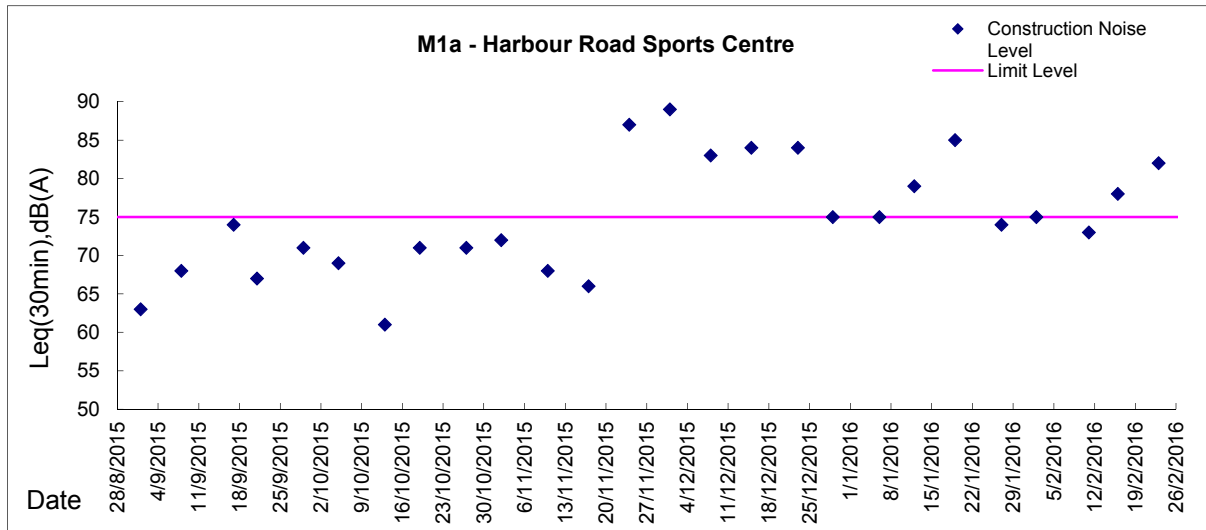

Graphic Presentation of Noise Monitoring Result
Day Time (0700 - 1900hrs on normal weekdays)

Graphic Presentation of Noise Monitoring Result

Day Time (0700 - 1900hrs on normal weekdays)