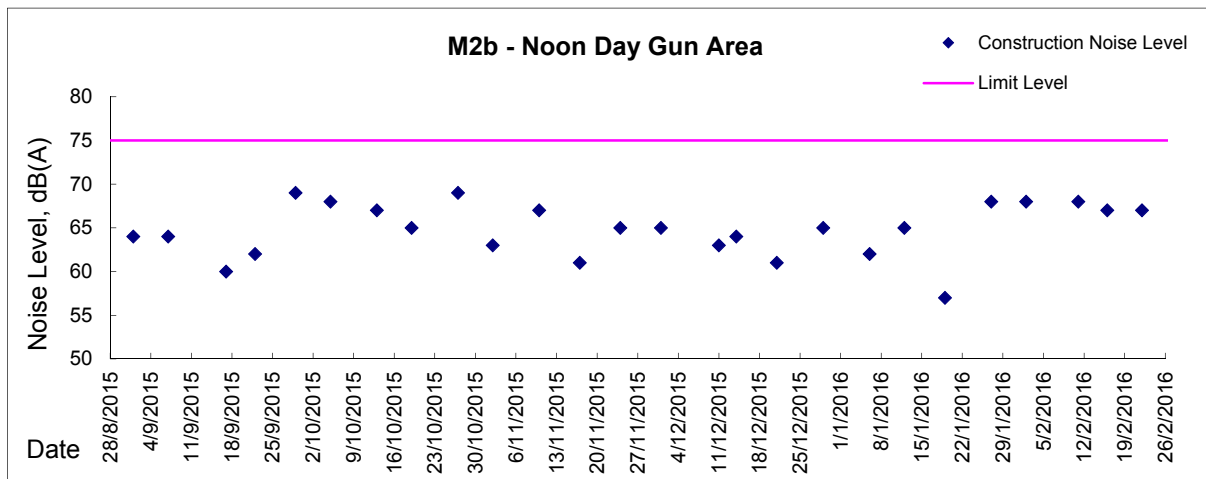

Graphic Presentation of Noise Monitoring Result
Day Time (0700 - 1900hrs on normal weekdays)

Graphic Presentation of Noise Monitoring Result

Day Time (0700 - 1900hrs on normal weekdays)